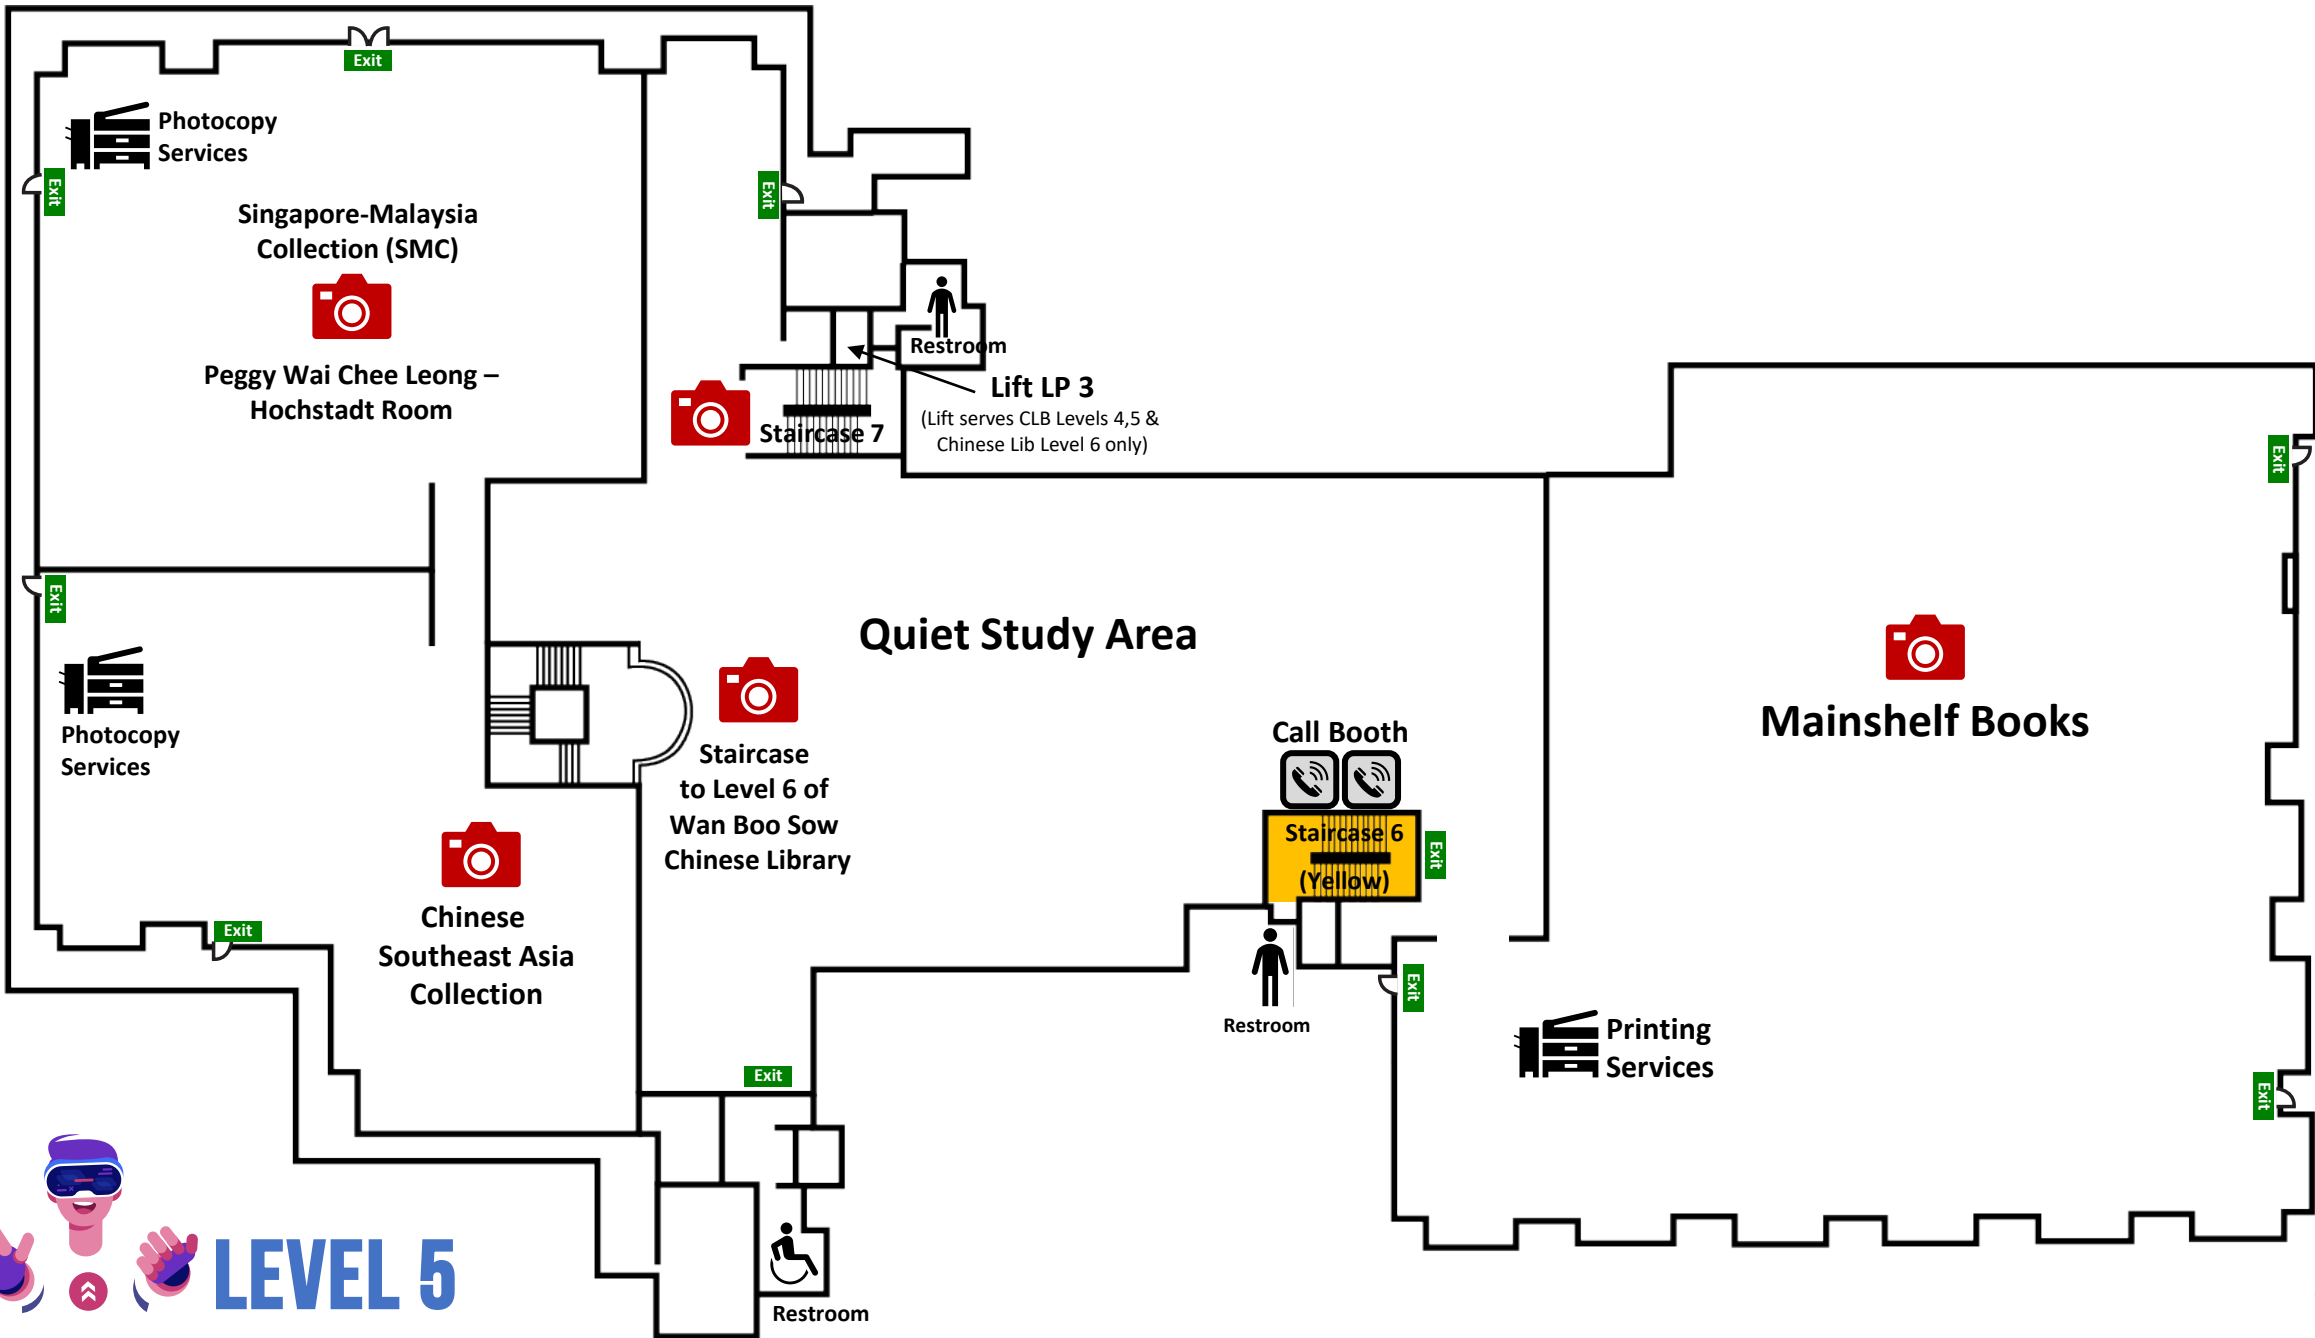

Room booking

Virtual Tour

MAIN

Back to page 1

Exit

Fire Escape

<https://nus.edu.sg/nuslibraries>

LEVEL 1

Above image : Bookbridge

LEVEL 4

**WAN BOOSOW
CHINESE LIBRARY**

Click me!

- Get Oriented
- Personalised Help
- Curricular Support
- Workshops

Click me!

- NUS Students & Staff
- External Members

Click me!