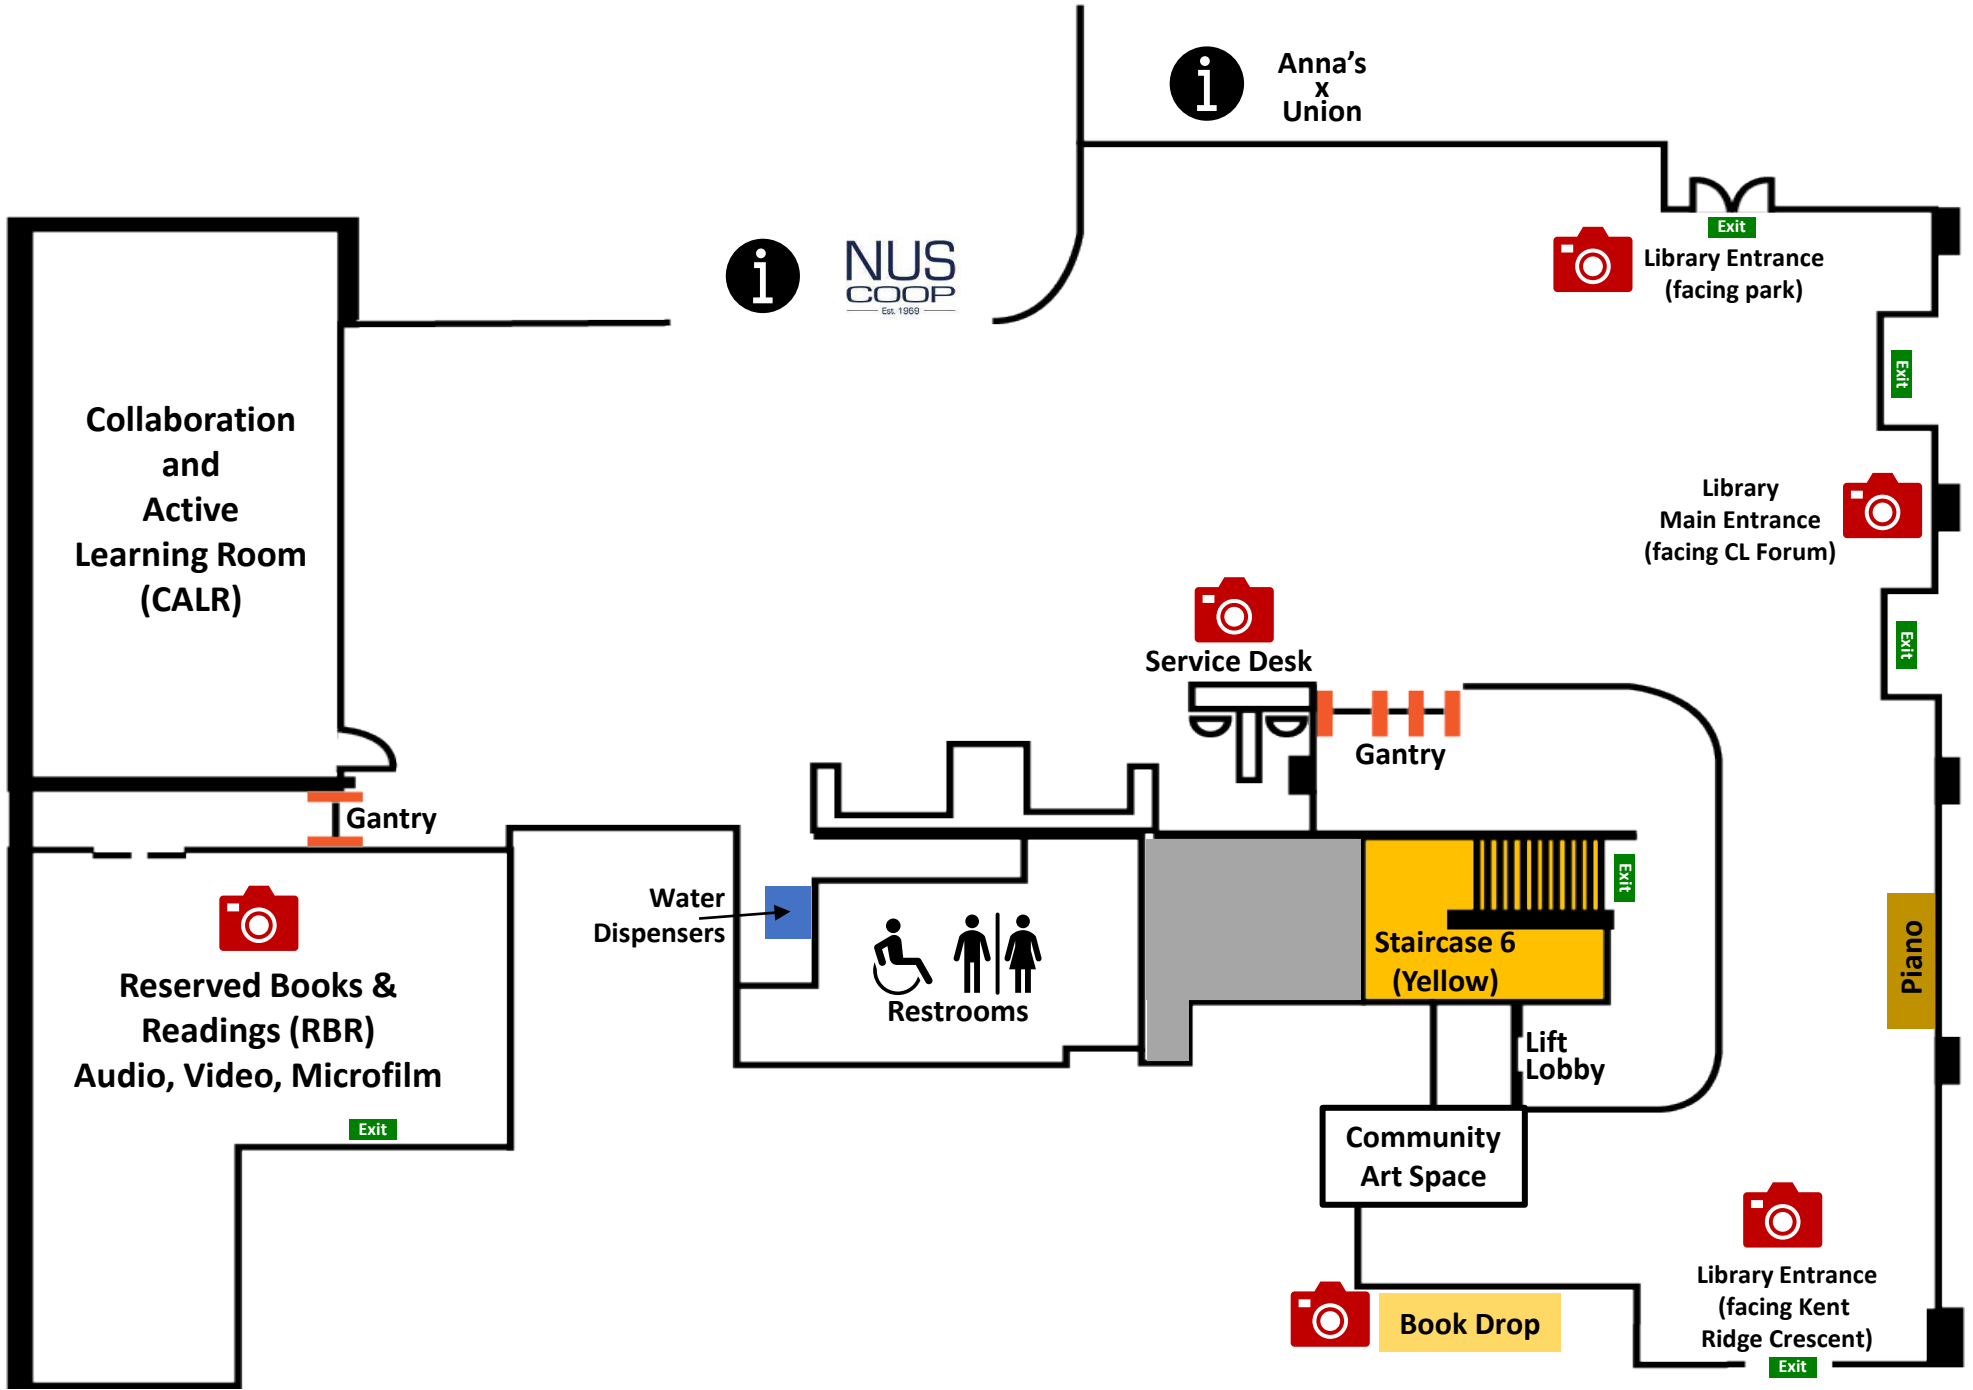

Level 1

Level 2

Level 3

Level 4

Level 5

Level 6

Click the level you want to go.

Guide to Central Library

Central Library

Flagship NUS Libraries.

Holds the largest collection across disciplines.

Tech playground

@ Tech Central, Level 4

Clickable icons to lookout for:

Photo reference

Information

Room booking

Virtual Tour

MAIN

Back to page 1

Exit

Fire Escape

<https://nus.edu.sg/nuslibraries>

LEVEL 1

Above image : Bookbridge

LEVEL 4

**WAN BOOSOW
CHINESE LIBRARY**

Click me!

- Get Oriented
- Personalised Help
- Curricular Support
- Workshops

Click me!

- NUS Students & Staff
- External Members

Click me!