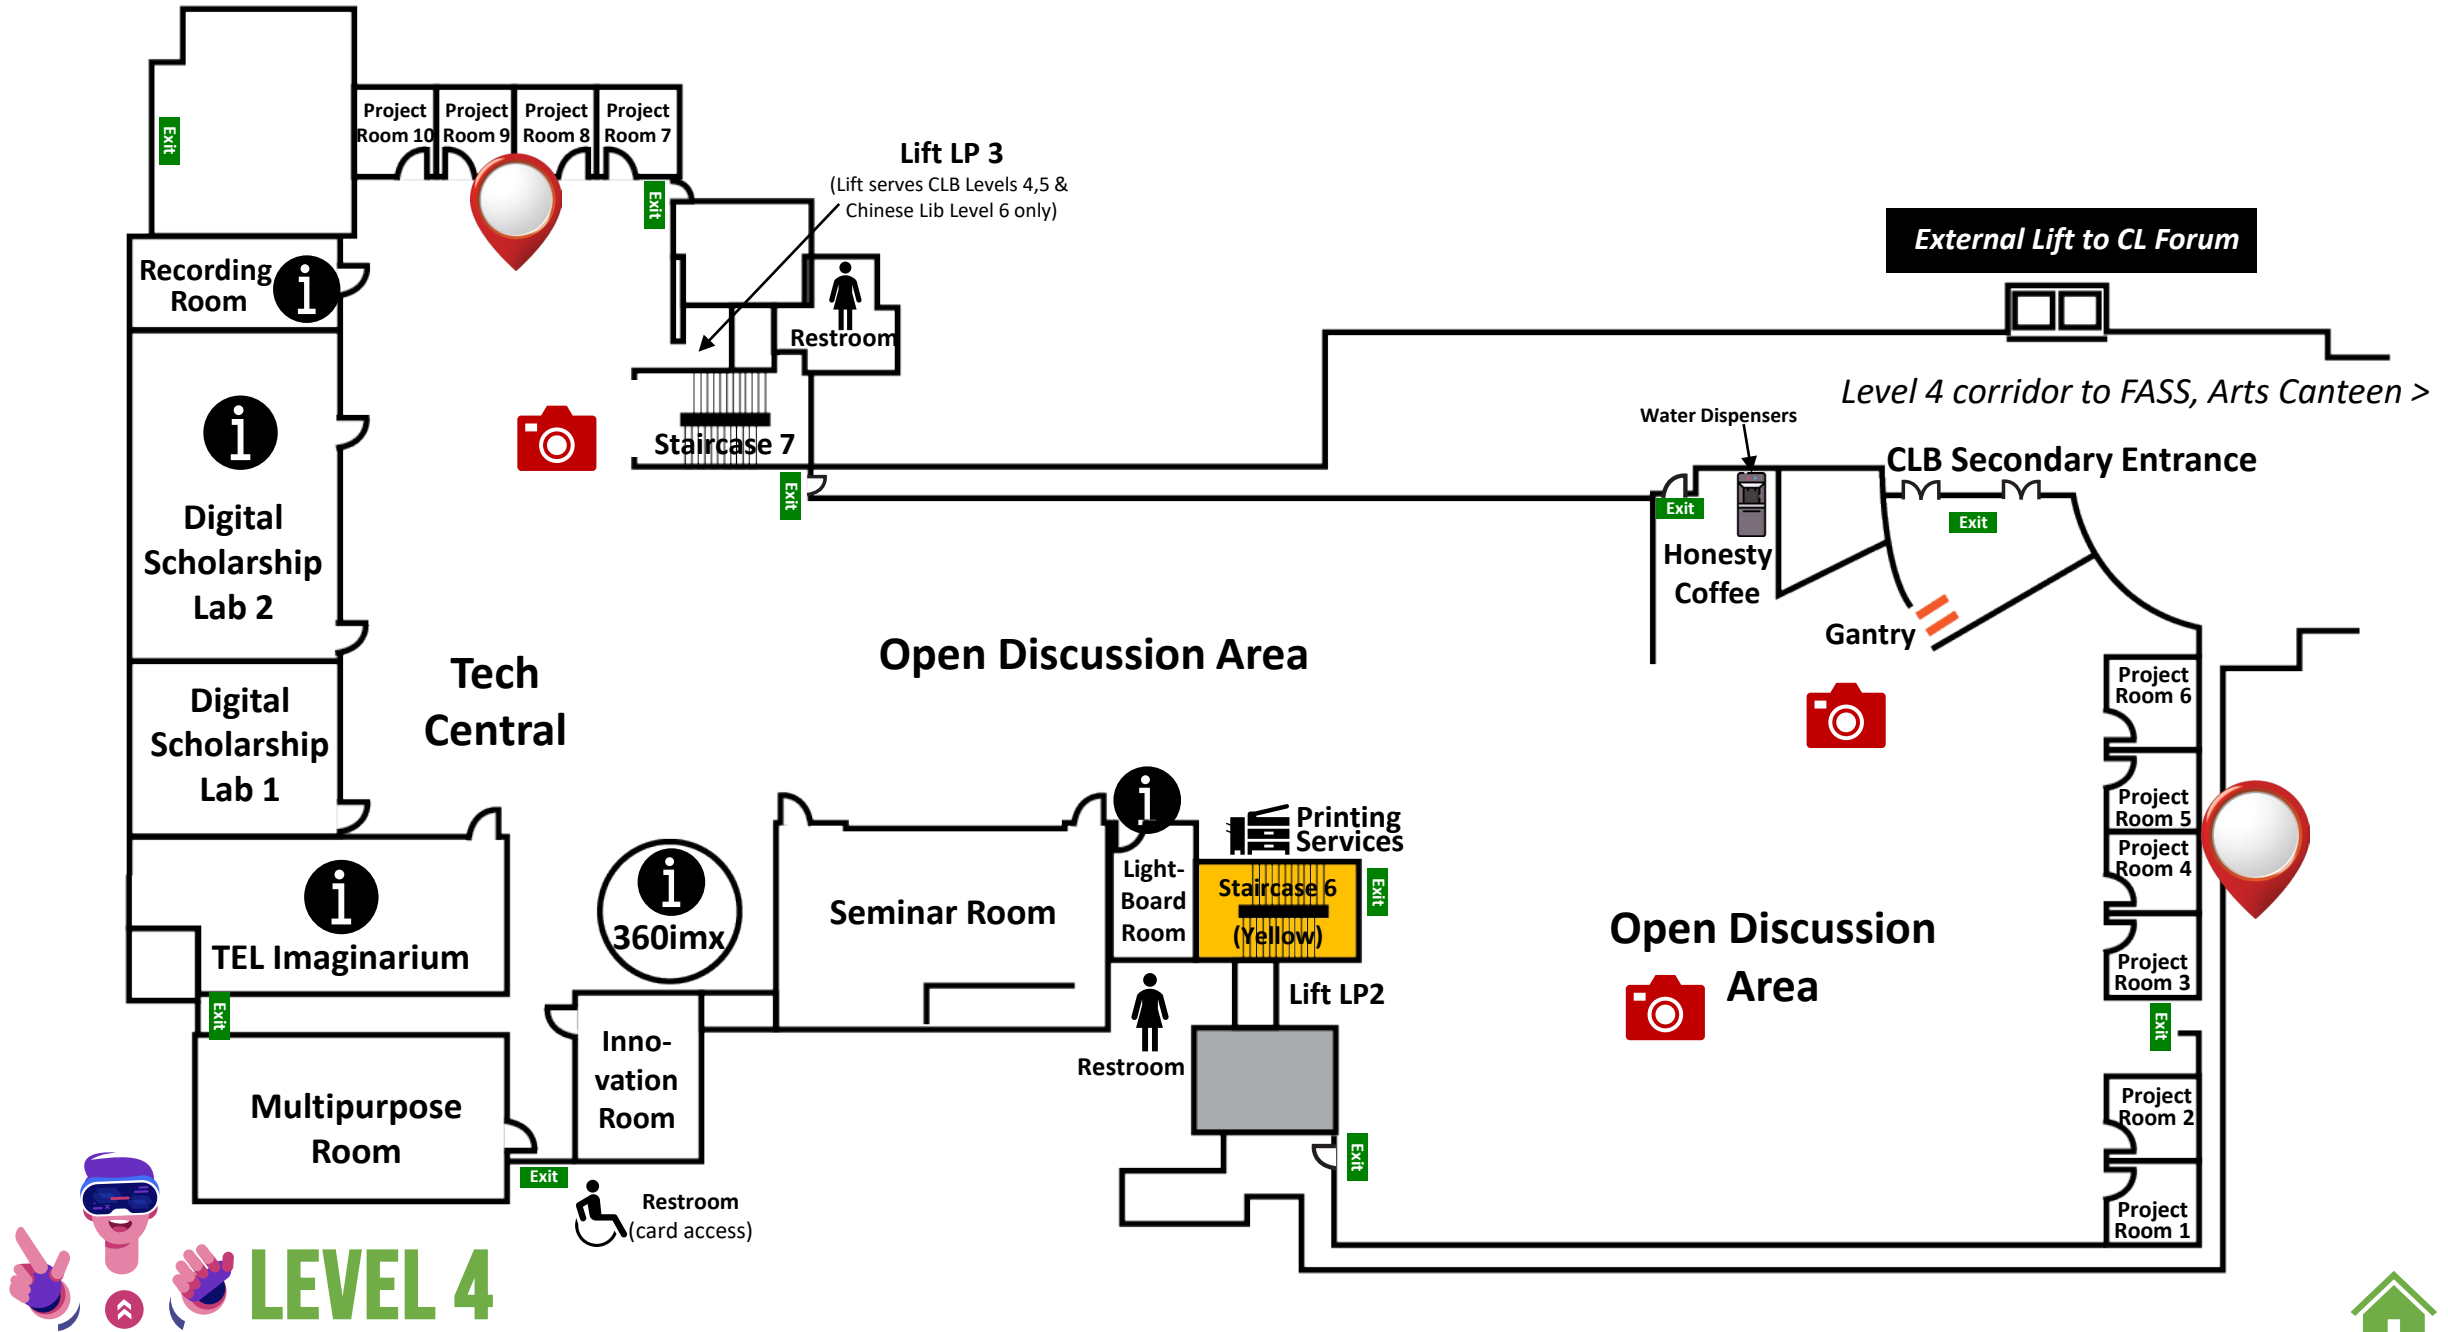

Level 1

Level 2

Level 3

Level 4

Level 5

Level 6

Click the level you want to go.

Guide to Central Library

Central Library

Flagship NUS Libraries.

Holds the largest collection across disciplines.

Tech playground

@ Tech Central, Level 4

Clickable icons to lookout for:

Photo reference

Information

Room booking

Virtual Tour

MAIN

Back to page 1

Exit

Fire Escape

<https://nus.edu.sg/nuslibraries>

LEVEL 1

Above image : Bookbridge

LEVEL 4

**WAN BOOSOW
CHINESE LIBRARY**

Click me!

- Get Oriented
- Personalised Help
- Curricular Support
- Workshops

Click me!

- NUS Students & Staff
- External Members

Click me!